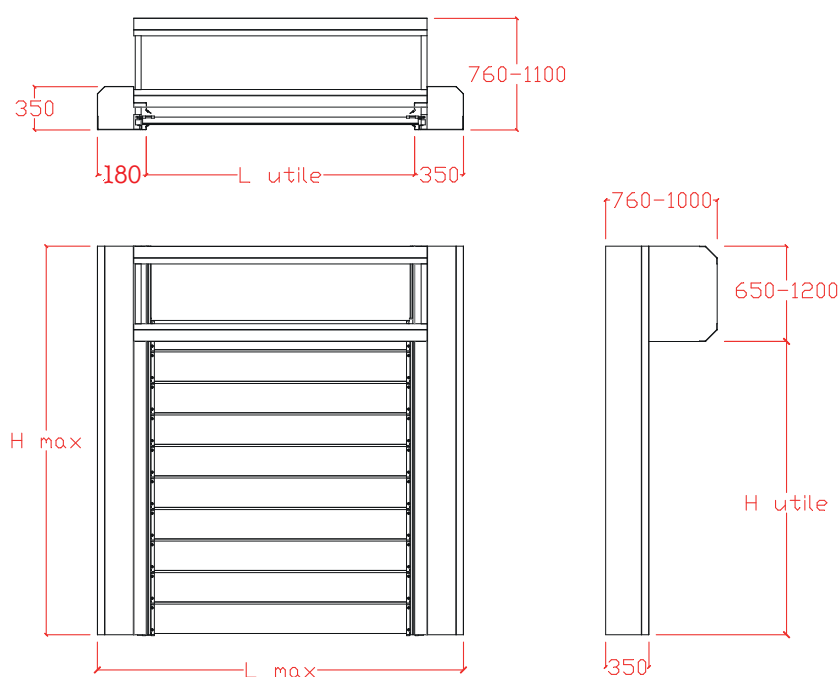

PARAMETERS	TECHNICAL AND OPERATING SPECIFICATIONS	
APPLICATION	Inside and outside	
MAX CLEAR DIMENSIONS	6500 x 6500 mm	
OPENING SPEED	Up to 0,5 m/s (depending on the size)	
CLOSING SPEED	~ 0,5 m/s	
K THERMIC	~ U = 1,5 W/m²K (depending on the size)	
ACUSTIC	22 Db	
WATER PERMEABILITY	Class 3	
WIND PERMEABILITY	Class 3	
OPERATING TEMPERATURE	-5°C +40°C	
WIND RESISTANCE	CLASS	
L/H 3000 x 3000 mm	4	
L/H 5000 x 5000 mm	3	
L/H 6000 x 5000 mm	3	
STRUCTURE	STANDARD Galvanized steel	OPTIONAL Epoxy RAL powder painted steel
CURTAIN	STANDARD OUTSIDE/INSIDE: pre-painted aluminium in standard RAL colors	OPTIONAL OUTSIDE: RAL pre-painted aluminium / steel
SPIRAL WRAP	Patented, in high density polyethylene PEHD 500	
GUIDES	Patented, in high density polyethylene PEHD 500	
CONTROL PANEL	Mechanical, 380 V, man present	
POWER SUPPLY	400 V	
FREQUENCY	50/60 Hz	
LIMIT SWITCH	Mechanical / Encoder	
GEAR BOX / ENGINE	Reversible with parachute / electric brake 110 V	
EMERGENCY OPENING	STANDARD Opening and closing with manual crank	
WIRING	Waterproof IP 69 plug and play	
DURABILITY	3,000,000 open/close cycles with standard maintenance every 6 months or every 150.000 cycles	

DIMENSIONS