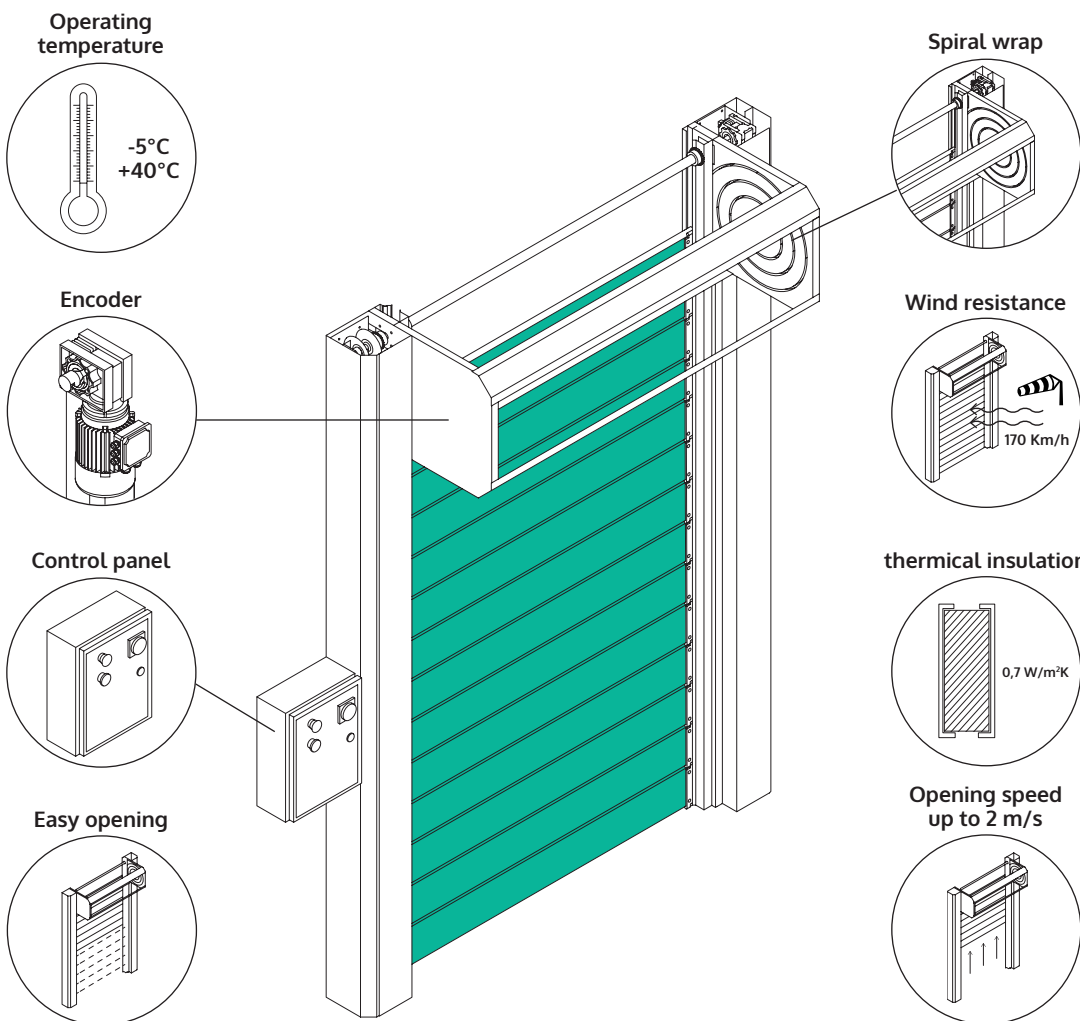

Thermicroll

Spiral 50 SMART

Top range door between insulated doors. provides the best performance in terms of safety, insulation and limited maintenance, combined with an attractive aesthetic look; it is suitable for both inside and outside applications. Ideal for loading bay.

RAL 7015
SIMIL

RAL 5010
SIMIL

RAL 1003
SIMIL

RAL 3000
SIMIL

APPLICATION FIELDS

RETAIL	INDUSTRY	LOGISTIC	REFRIGERATION	GARAGE	AIRPORT	PORT	GENERAL USE
😊	😊	😊	😊	😊			😊

PARAMETERS	TECHNICAL AND OPERATING SPECIFICATIONS	
APPLICATION	Inside and outside	
MAX CLEAR DIMENSIONS	6500 x 6500 mm	
OPENING SPEED	Up to 0,5 m/s (depending on the size)	
CLOSING SPEED	~ 0,5 m/s	
K THERMIC	~ U = 1,5 W/m ² K (depending on the size)	
ACUSTIC	22 Db	
WATER PERMEABILITY	Class 3	
WIND PERMEABILITY	Class 3	
OPERATING TEMPERATURE	-5°C +40°C	
WIND RESISTANCE	CLASS	
L/H 3000 x 3000 mm	4	
L/H 5000 x 5000 mm	3	
L/H 6000 x 5000 mm	3	
STRUCTURE	STANDARD Galvanized steel	OPTIONAL Epoxy RAL powder painted steel
CURTAIN	STANDARD OUTSIDE/INSIDE: pre-painted aluminium in standard RAL colors	OPTIONAL OUTSIDE: RAL pre-painted aluminium / steel
SPIRAL WRAP	Patented, in high density polyethylene PEHD 500	
GUIDES	Patented, in high density polyethylene PEHD 500	
CONTROL PANEL	Mechanical, 380 V, man present	
POWER SUPPLY	400 V	
FREQUENCY	50/60 Hz	
LIMIT SWITCH	Mechanical / Encoder	
GEAR BOX / ENGINE	Reversible with parachute / electric brake 110 V	
EMERGENCY OPENING	STANDARD Opening and closing with manual crank	
WIRING	Waterproof IP 69 plug and play	
DURABILITY	3,000,000 open/close cycles with standard maintenance every 6 months or every 150.000 cycles	

DIMENSIONS

Thermicroll

Spiral 80 SPECIAL APPLICATIONS

Roller door developed with the specific characteristic of maintaining a high insulation. It ensures good acoustic insulation. Suitable for special applications.