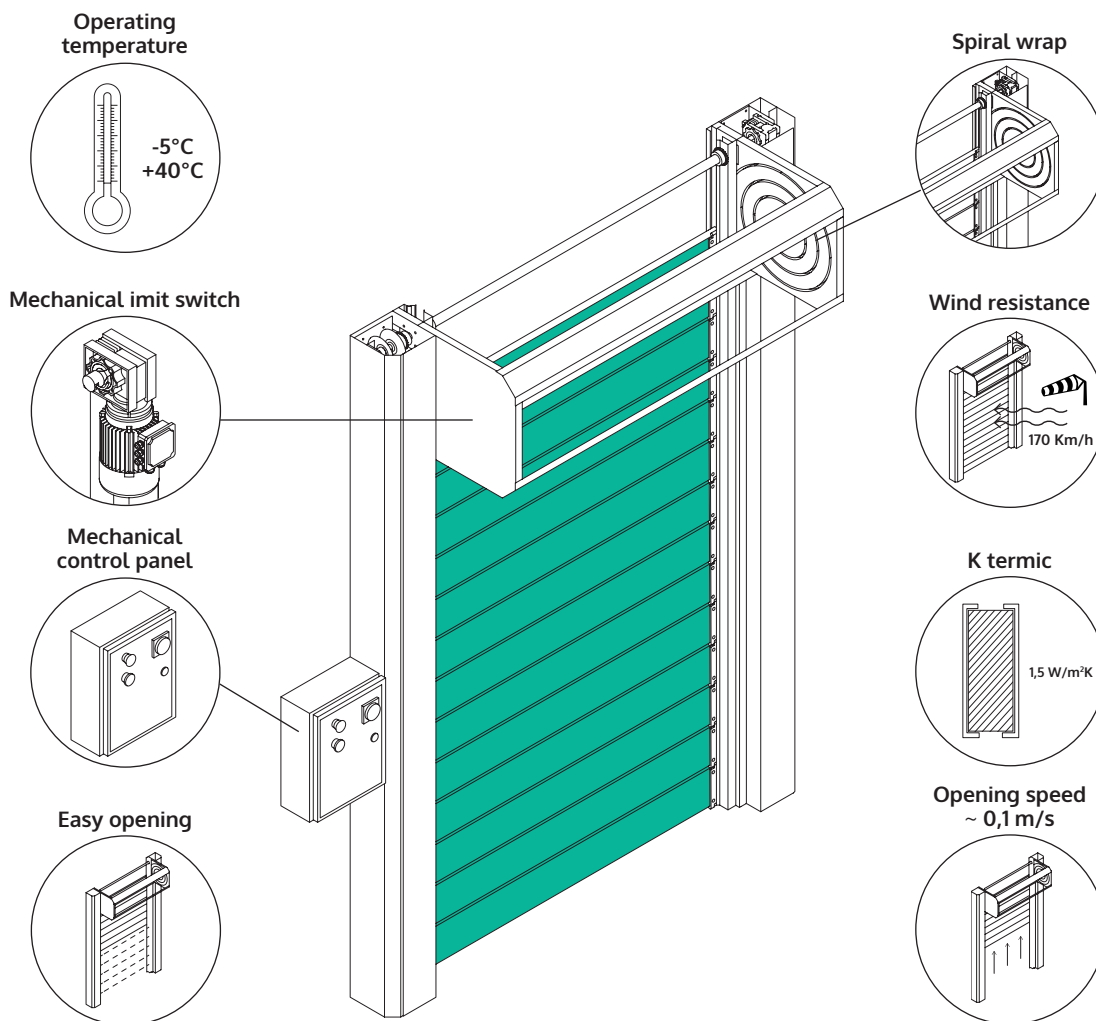

Thermicroll

Spiral 50 SMART

Top range door between insulated doors. provides the best performance in terms of safety, insulation and limited maintenance, combined with an attractive aesthetic look; it is suitable for both inside and outside applications. Ideal for loading bay.

RAL 7015
SIMIL

RAL 5010
SIMIL

RAL 1003
SIMIL

RAL 3000
SIMIL

APPLICATION FIELDS

RETAIL	INDUSTRY	LOGISTIC	REFRIGERATION	GARAGE	AIRPORT	PORT	GENERAL USE
😊	😊	😊	😊	😊			😊

PARAMETERS	TECHNICAL AND OPERATING SPECIFICATIONS	
APPLICATION	Inside and outside	
MAX CLEAR DIMENSIONS	6500 x 6500 mm	
OPENING SPEED	Up to 0,5 m/s (depending on the size)	
CLOSING SPEED	~ 0,5 m/s	
K THERMIC	~ U = 1,5 W/m ² K (depending on the size)	
ACUSTIC	22 Db	
WATER PERMEABILITY	Class 3	
WIND PERMEABILITY	Class 3	
OPERATING TEMPERATURE	-5°C +40°C	
WIND RESISTANCE	CLASS	
L/H 3000 x 3000 mm	4	
L/H 5000 x 5000 mm	3	
L/H 6000 x 5000 mm	3	
STRUCTURE	STANDARD Galvanized steel	OPTIONAL Epoxy RAL powder painted steel
CURTAIN	STANDARD OUTSIDE/INSIDE: pre-painted aluminium in standard RAL colors	OPTIONAL OUTSIDE: RAL pre-painted aluminium / steel
SPIRAL WRAP	Patented, in high density polyethylene PEHD 500	
GUIDES	Patented, in high density polyethylene PEHD 500	
CONTROL PANEL	Mechanical, 380 V, man present	
POWER SUPPLY	400 V	
FREQUENCY	50/60 Hz	
LIMIT SWITCH	Mechanical / Encoder	
GEAR BOX / ENGINE	Reversible with parachute / electric brake 110 V	
EMERGENCY OPENING	STANDARD Opening and closing with manual crank	
WIRING	Waterproof IP 69 plug and play	
DURABILITY	3,000,000 open/close cycles with standard maintenance every 6 months or every 150.000 cycles	